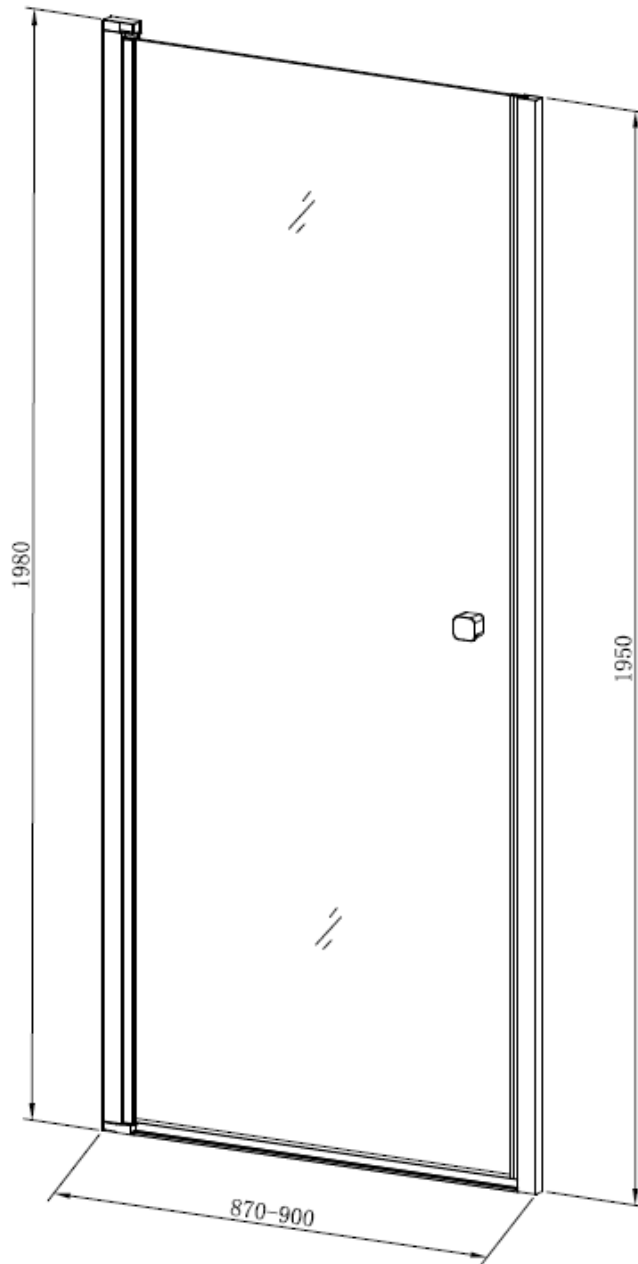

Measurements in millimetres mm
Information updated January 2020
Tel 0345 873 8840

CLEAR 6 HINGED DOOR CAHDSC0900

MODEL	X (mm)	Y (mm)	Z (mm)
CAHDSC0800	770-800	1980	1950
CAHDSC0900	870-900	1980	1950