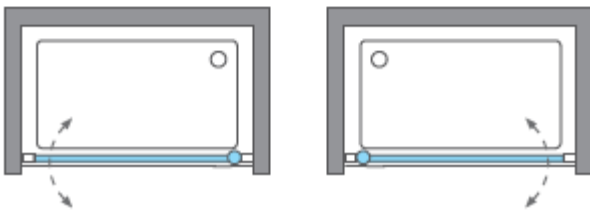

Measurements in millimetres mm
Information updated January 2020
Tel 0345 873 8840

CLEAR 6 HINGED DOOR CAHDSC0900

MODEL	X (mm)	Y (mm)	Z (mm)
CAHDSC0800	770-800	1980	1950
CAHDSC0900	870-900	1980	1950