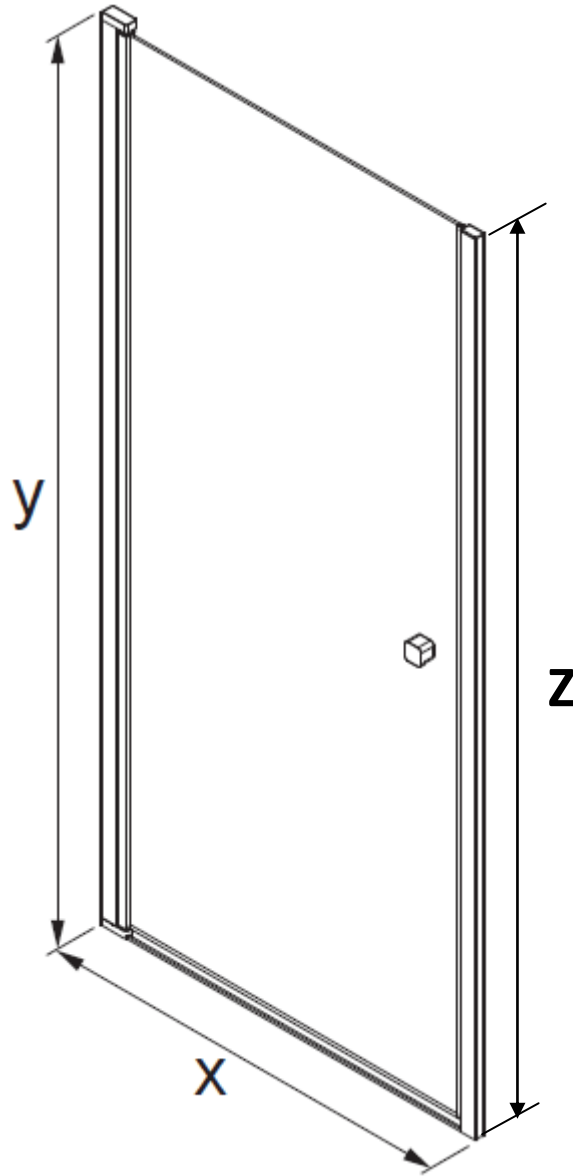

Measurements in millimetres mm
Information updated January 2020
Tel 0345 873 8840

CLEAR 6 HINGED DOOR CAHDSC0900

MODEL	X (mm)	Y (mm)	Z (mm)
CAHDSC0800	770-800	1980	1950
CAHDSC0900	870-900	1980	1950