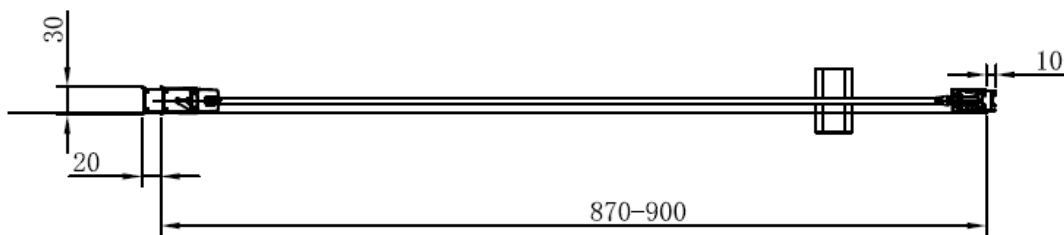

Measurements in millimetres mm
Information updated January 2020
Tel 0345 873 8840

CLEAR 6 HINGED DOOR CAHDSC0900

MODEL	X (mm)	Y (mm)	Z (mm)
CAHDSC0800	770-800	1980	1950
CAHDSC0900	870-900	1980	1950